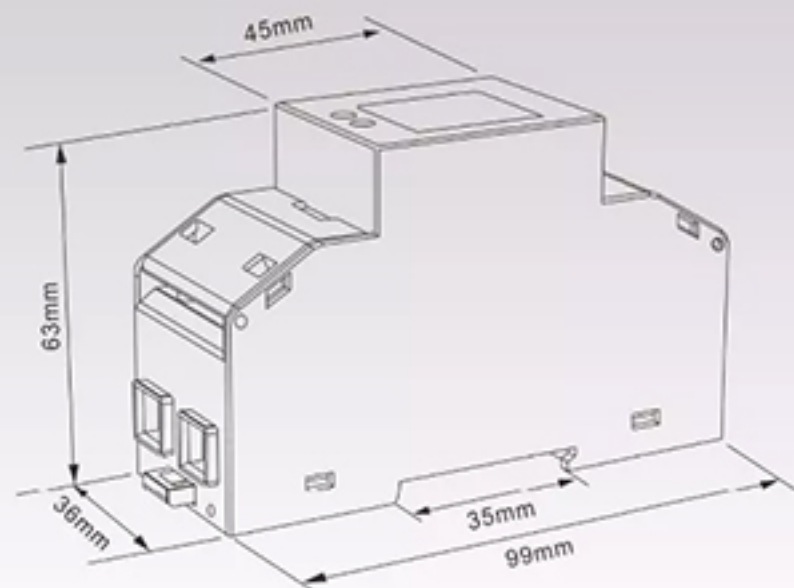

EASTRON

**SDM230-
DR**