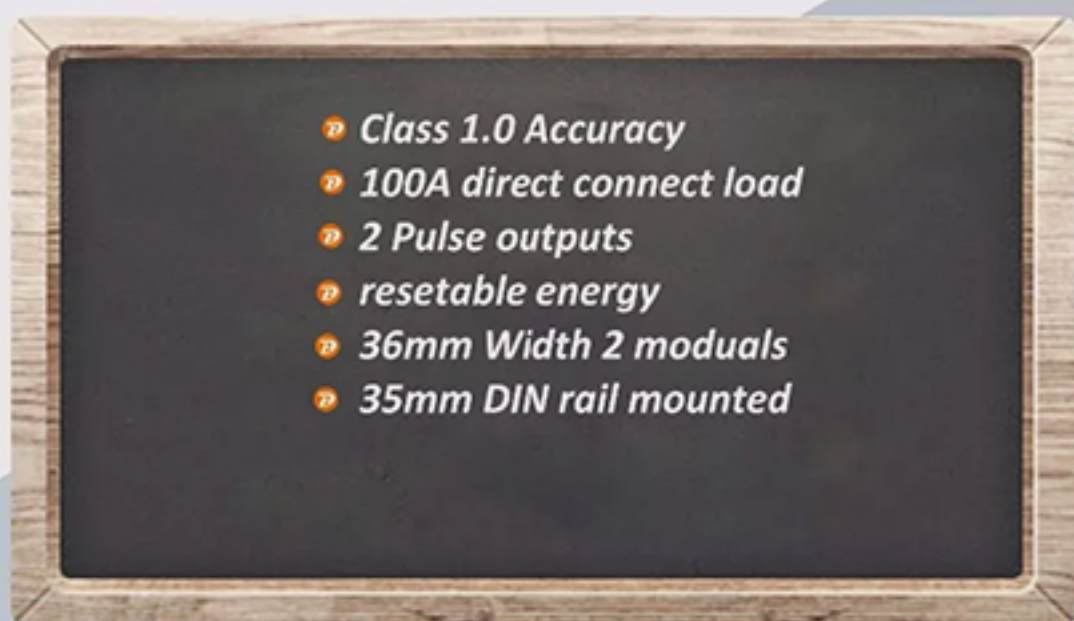

MINI POWER

**Small body
Big capability**

EASTRON

EASTRON

SDM230-DR

Single Phase Energy Meter + S0 output

Measure kwh, resetable energy

Family House ; Hotel ; Hospital; School

- **Class 1.0 Accuracy**
- **100A direct connect load**
- **2 Pulse outputs**
- **resetable energy**
- **36mm Width 2 moduals**
- **35mm DIN rail mounted**

EASTRON

Eastron is an ISO9001:2008 and MID approved measuring instruments manufacturer, we provide safe, stable and clean product to you. All meters complies with the standards of IEC (The International Electrotechnical Commission). Self-extinguishing UL94V-0 Polycarbonate is used for the meter case.