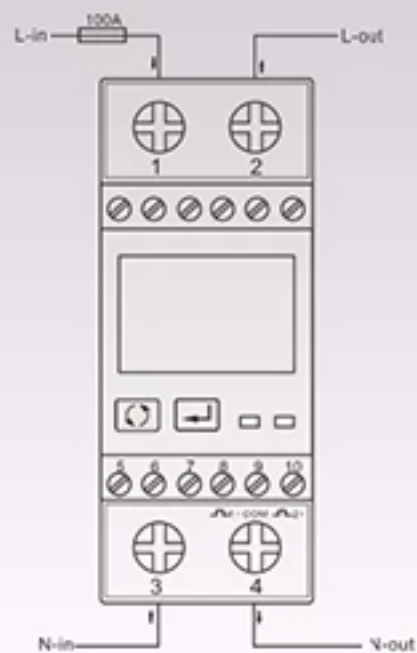

EASTRON

**SDM230-
DR**