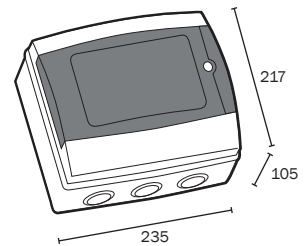

ARMARIO ENCLOSURE

217 x 235 x 105, 8 elementos puerta transparente
217 x 235 x 105, 8 way unit with smoke tinted transparent cover

1	9