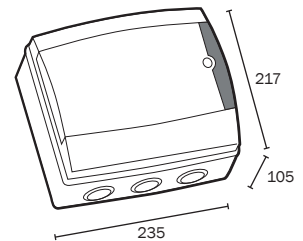

	
1	17

Ref. Item. 3908

ARMARIO ENCLOSURE

217 x 235 x 105, 8 elementos puerta opaca
 217 x 235 x 105, 8 way unit with opaque cover

	
1	9

Ref. Item. 3912

ARMARIO ENCLOSURE

217 x 307 x 105, 12 elementos puerta opaca
 217 x 14 x 105, 12 way unit with opaque cover