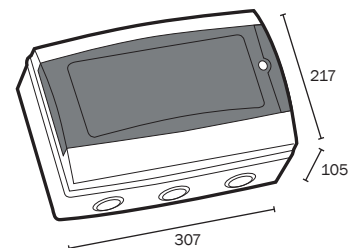

	
1	9

Ref. Item. 3912-T

ARMARIO ENCLOSURE

217 x 307 x 105, 12 elementos puerta transparente
 217 x 307 x 105, 12 way unit with smoke tinted transparent cover

	
1	7

Ref. Item. 3926-T

ARMARIO ENCLOSURE

409 x 307 x 150, 26 elementos puerta transparente, 2 filas x 13 elementos
409 x 307 x 150, 26 way unit with smoke tinted transparent cover, 2 row x 13 elements