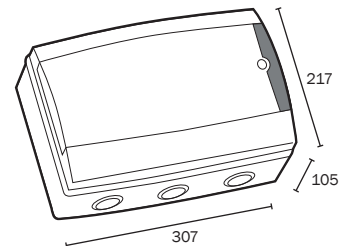

ARMARIO ENCLOSURE

217 x 307 x 105, 12 elementos puerta opaca
217 x 14 x 105, 12 way unit with opaque cover

1	7